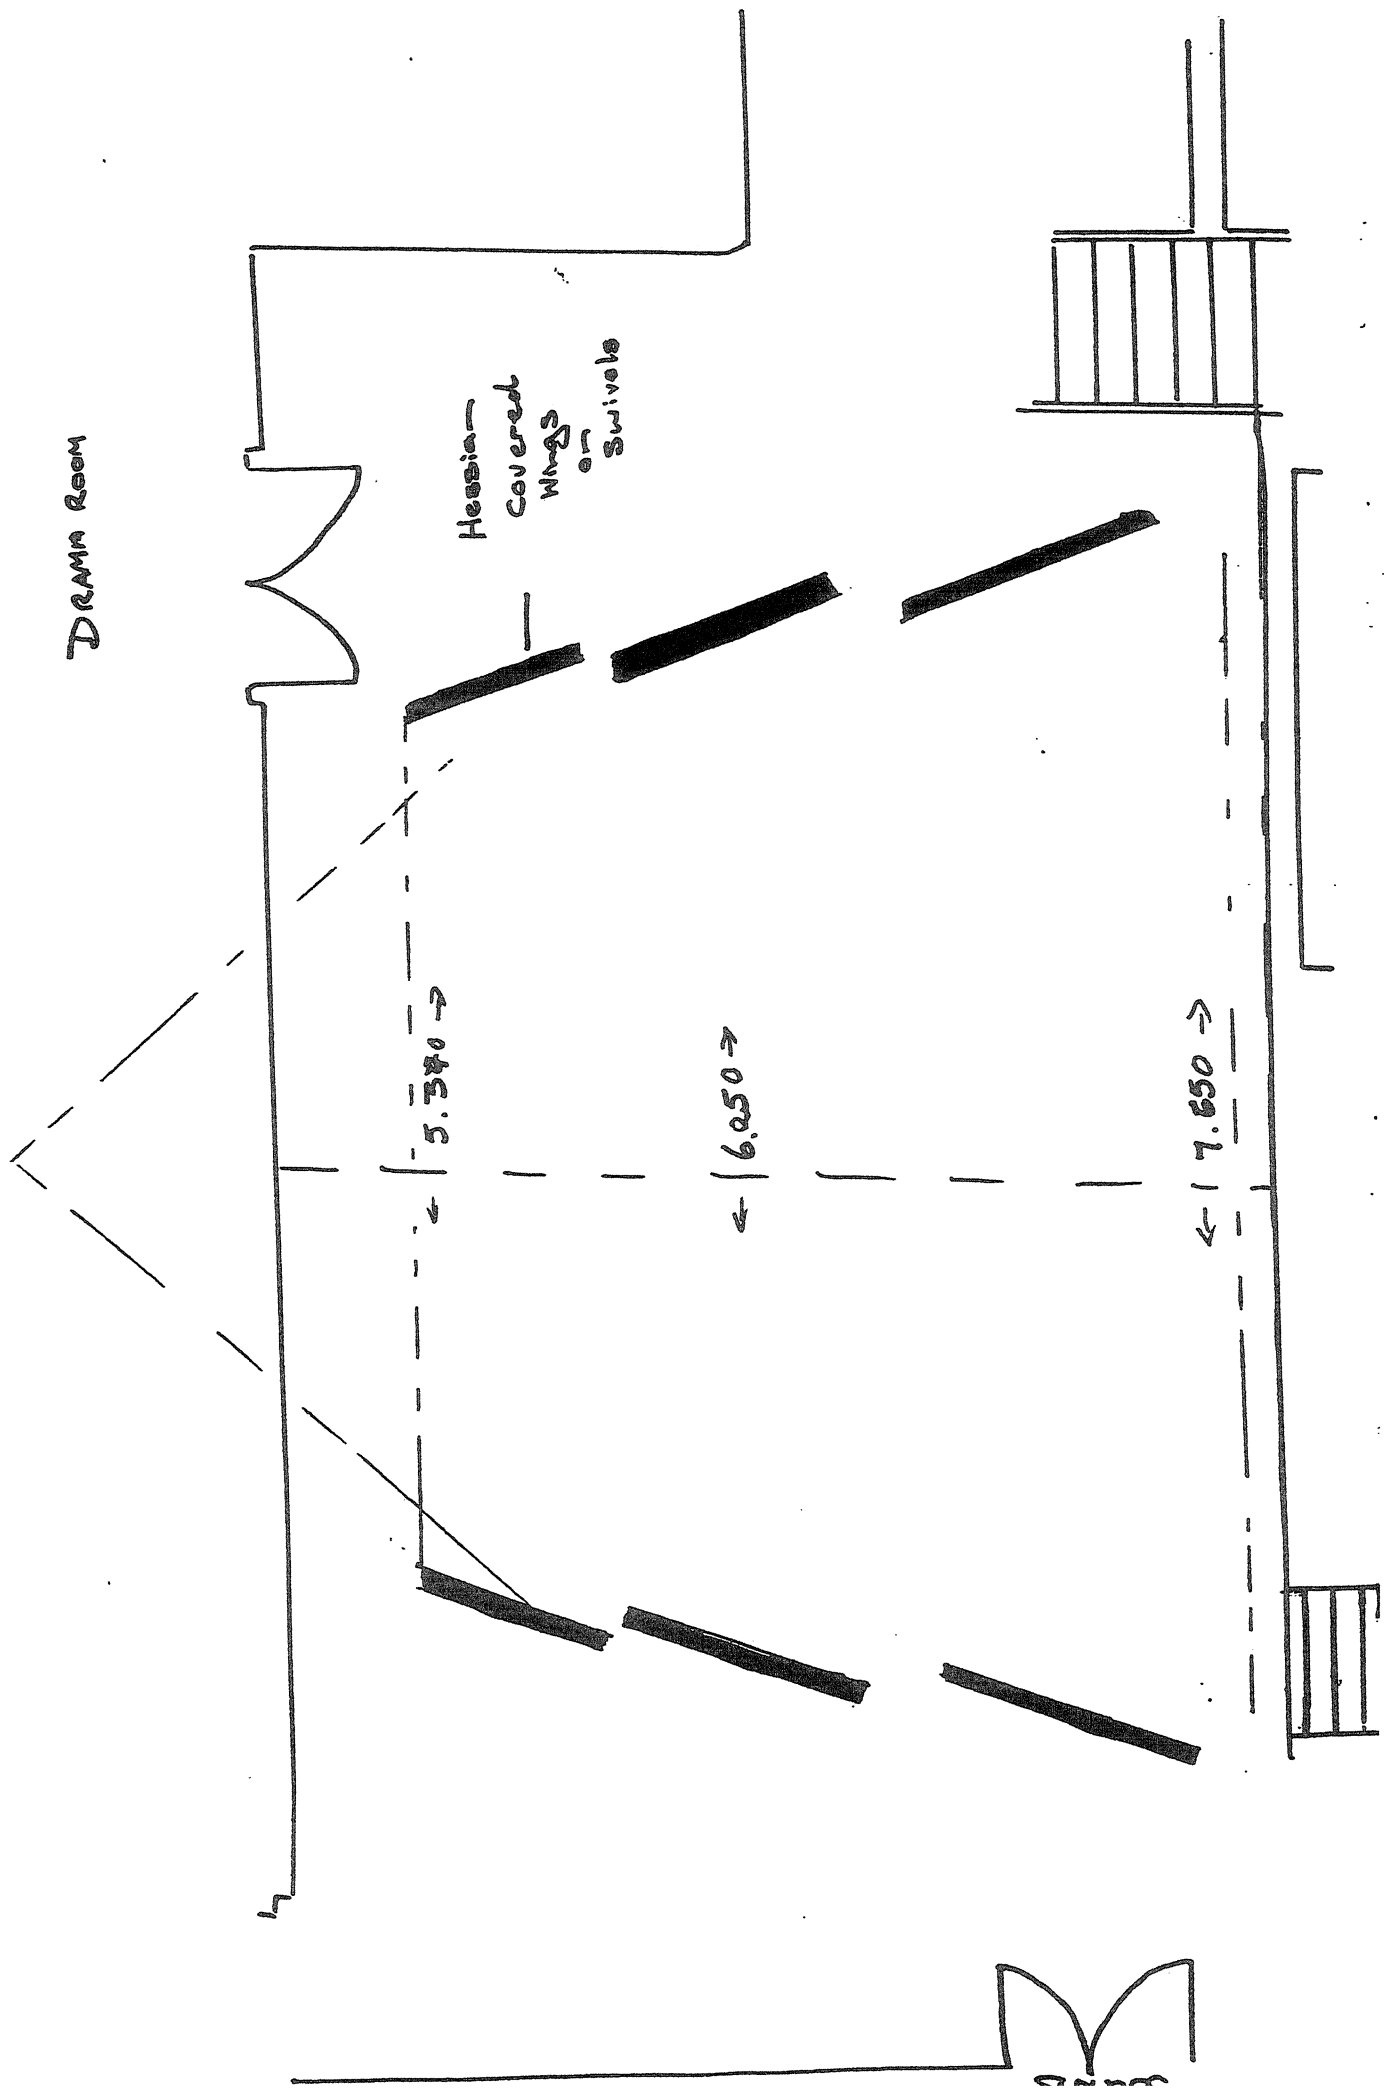

SHEILAH WINN NATIONAL FESTIVAL OF SHAKESPEARE IN SCHOOLS

STAGE AT WELLINGTON EAST GIRLS' COLLEGE

1. Almost flat stage
2. 3 revolving panels creating wings each side of stage, hessian on one side, wood on other
3. Curtain, pulled from OP corner
4. 1 sets of steps from stage into auditorium as in photo, one through barn door P side
5. Upright piano available
6. Lighting - basic lighting rig
7. Sound - 4 speaker system, with cassette and CD options
8. Power outlets along front of stage
9. School desks and chairs only set/props supplied
10. OP Side exit to backstage

WELLINGTON EAST GIRLS' COLLEGE STAGE

DRAMA ROOM

Hessian Covered Wings on Swivels

← 5.340 →

← 6.050 →

← 7.650 →