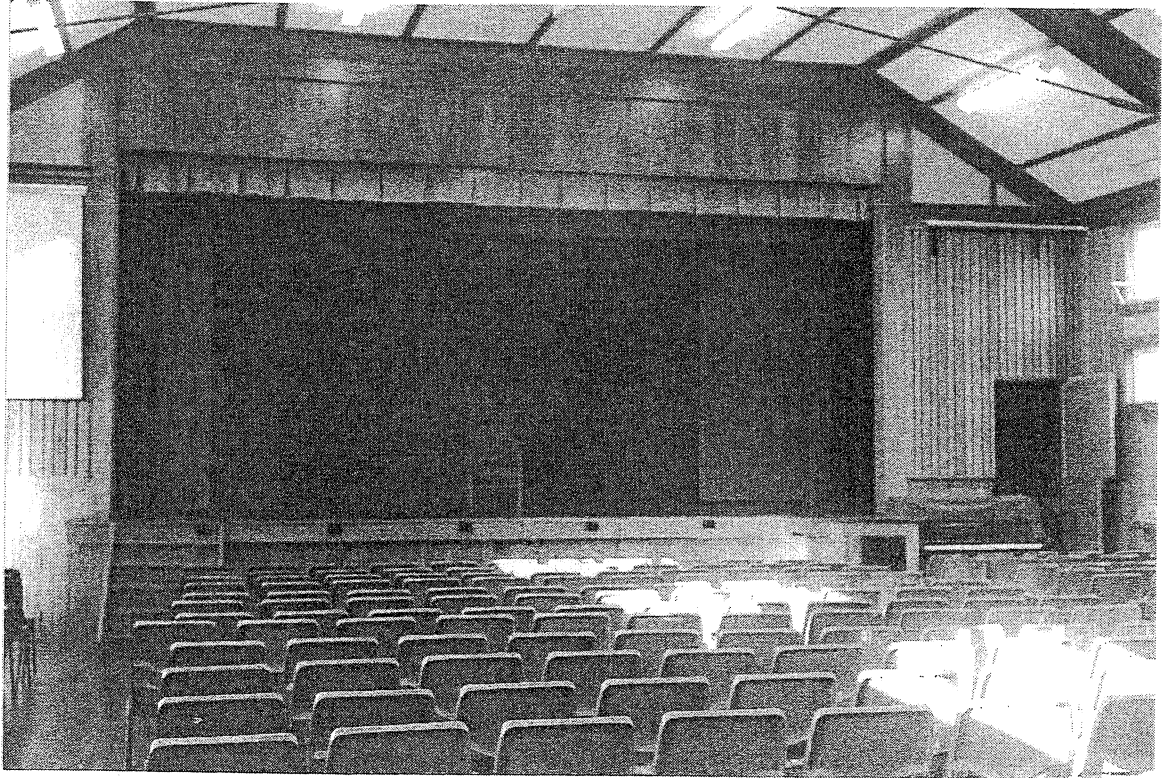

SHEILAH WINN NATIONAL FESTIVAL OF SHAKESPEARE IN SCHOOLS

STAGE AT WELLINGTON EAST GIRLS' COLLEGE

1. Almost flat stage
2. 3 revolving panels creating wings each side of stage, hessian on one side, wood on other
3. Curtain, pulled from OP corner
4. 1 sets of steps from stage into auditorium as in photo, one through barn door P side
5. Upright piano available
6. Lighting - basic lighting rig
7. Sound - 4 speaker system, with cassette and CD options
8. Power outlets along front of stage
9. School desks and chairs only set/props supplied
10. OP Side exit to backstage

WELLINGTON EAST GIRLS' COLLEGE STAGE

DRAMA ROOM

Hessian Covered Wings on Swivels

← 5.340 →

← 6.050 →

← 7.650 →